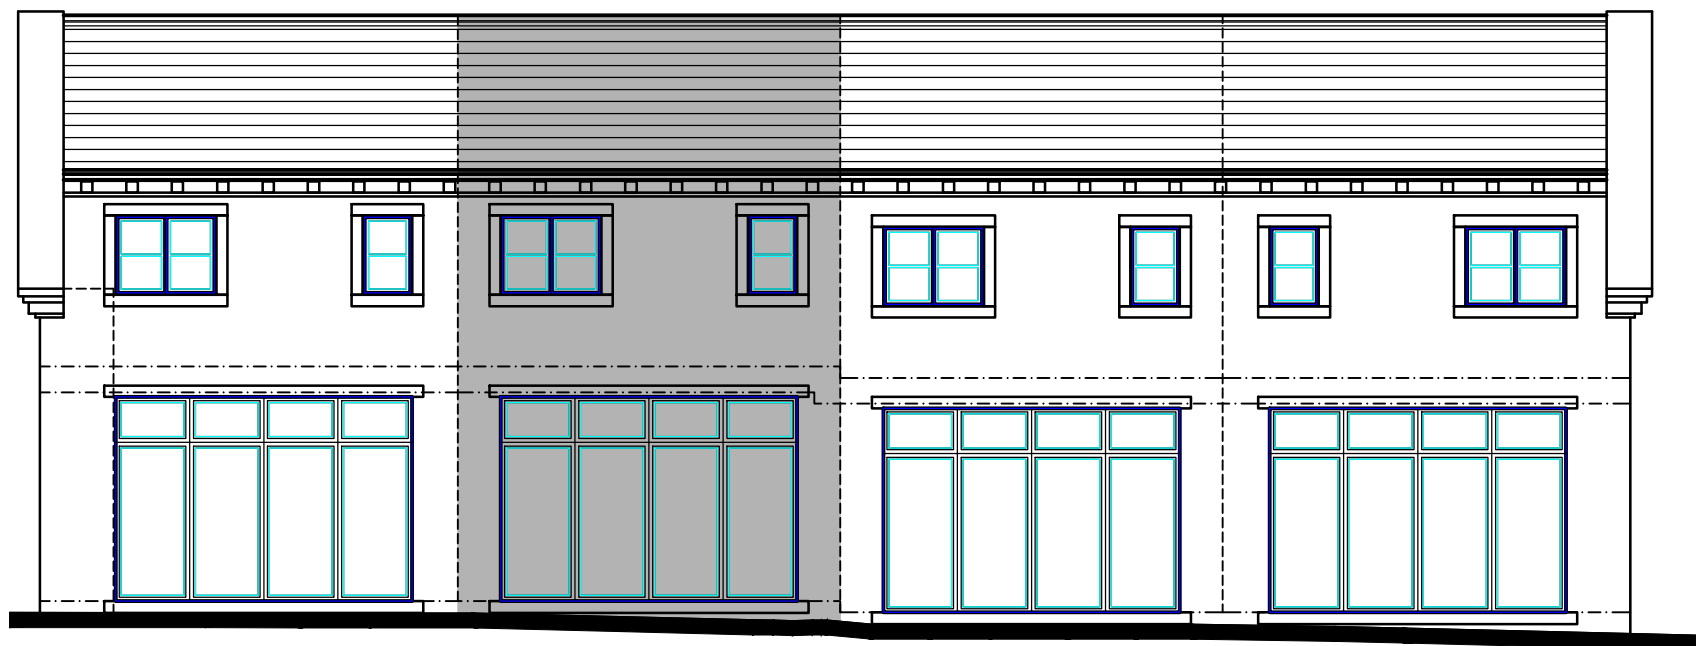

Front Elevation

Plot 4 Plot 5 Plot 6 Plot 7

Side Elevation

Plot 4

Rear Elevation

Plot 7 Plot 6 Plot 5 Plot 4

Side Elevation

Plot 7

Project Title : **The Old Drill Hall - Haworth**

Drawing Title : **Plots 4 to 7 - Elevations**

Scale : **1:100 @ A3** Drwg. No. **086/013** Rev: - Date: **April 2022**

Do not Scale from this Drawing
Copyright Candelisa Ltd.