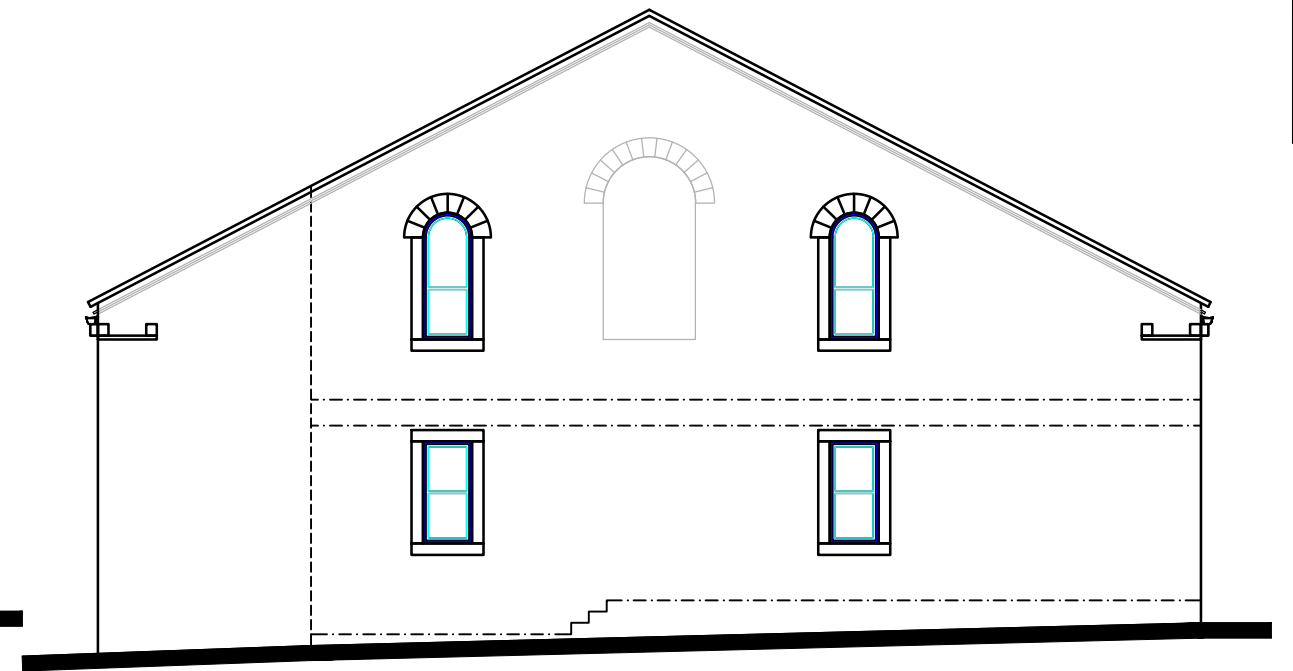

Front Elevation

Plot 4 Plot 5 Plot 6 Plot 7

Side Elevation

Plot 4

Rear Elevation

Plot 7 Plot 6 Plot 5 Plot 4

Side Elevation

Plot 7

Project Title : **The Old Drill Hall - Haworth**

Drawing Title : **Plots 4 to 7 - Elevations**

Scale : **1:100 @ A3** Drwg. No. **086/013** Rev: - Date: **April 2022**

Do not Scale from this Drawing
Copyright Candelisa Ltd.